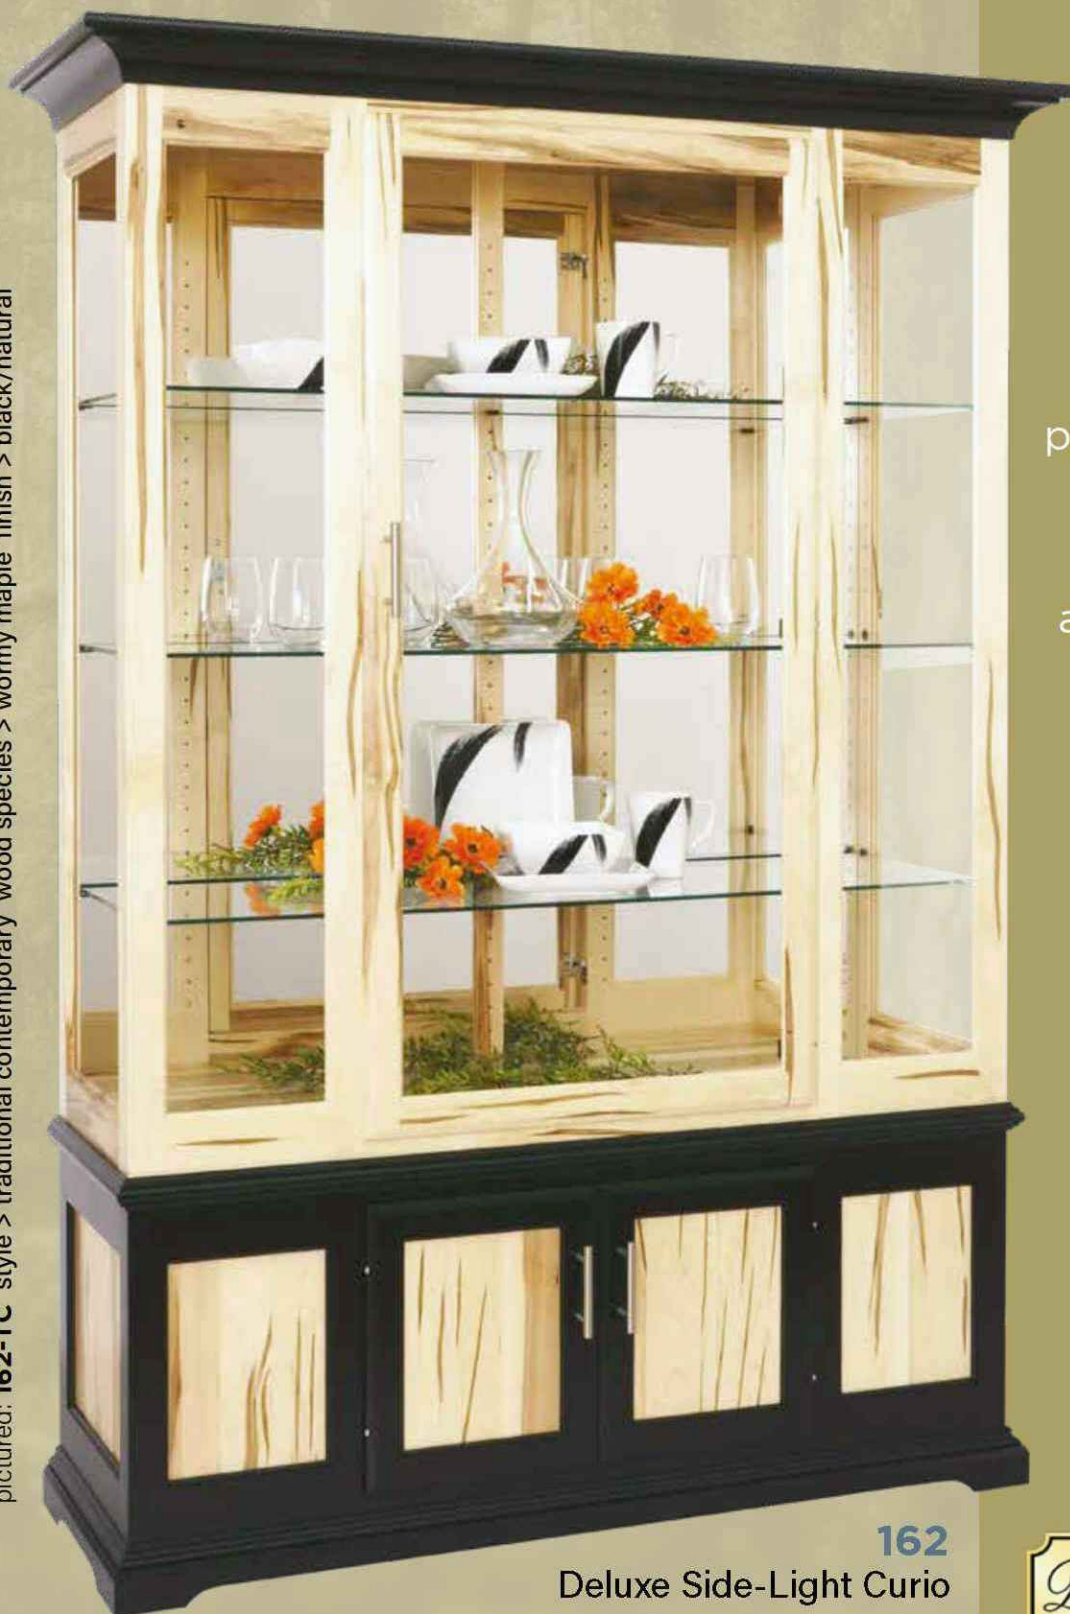

Curio Cabinets

pictured: 162-TC style > traditional contemporary wood species > wormy maple finish > black/natural

collectibles
lie close to
our hearts

some are
priceless family
heirlooms, full
of heritage
and memories,
while others
are rare
works of art

display your
precious
collections
in true
heirloom
fashion

162 Deluxe Side-Light Curio

Includes 4 adjustable glass shelves.

size > 52½" w x 17½" d x 73½" h