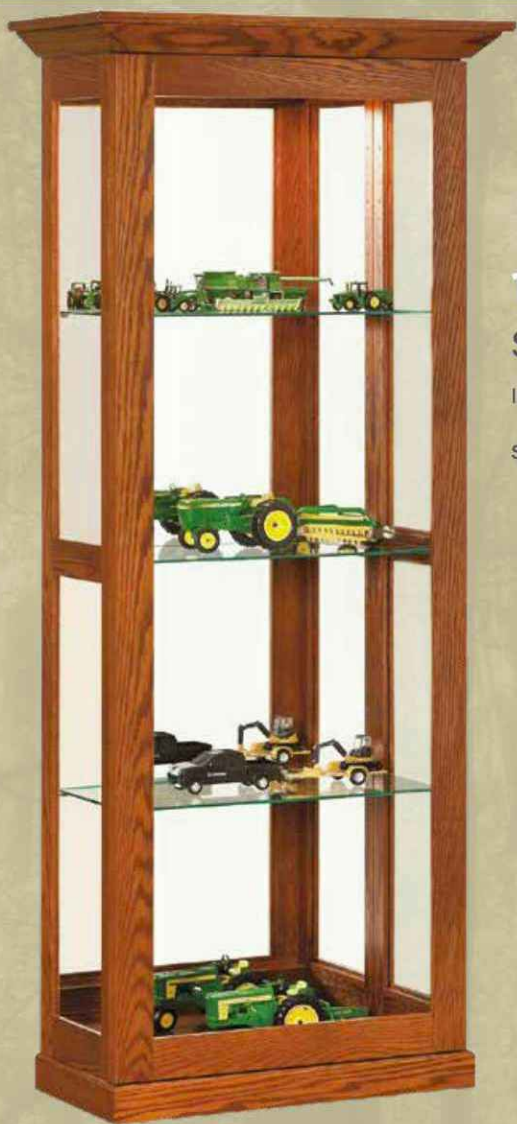

141

Small Wall Curio

Includes 5 adjustable glass shelves.

size > 34¼"w x 18½"d x 73½"h

pictured: **153-H** style > heirloom wood species > brown maple finish > rich cherry 227

153

Large Sliding Door Curio

Includes 5 adjustable glass shelves. Door slides to left only.

size > 36"w x 18"d x 77"h

154

Mini Sliding Door Curio

Includes 5 adjustable glass shelves. Door slides to left only.

size > 26"w x 14¾"d x 70½"h

pictured: **154-TC** style > traditional contemporary wood species > brown maple finish > country white 342

pictured: 152-M style > mission wood species > oak finish > michael's cherry 113

152

Small Sliding Door Curio

Includes 5 adjustable glass shelves. Door slides to left only.

size > 31½" w x 14¾" d x 73½" h