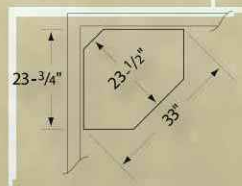

120

Large Deluxe Corner Curio

Includes 4 adjustable glass shelves.

size > 41" w x 29" d x 77" h

pictured: **121-H** style > heirloom wood species > oak finish > 101-S-2

121

Small Deluxe Corner Curio

Includes 4 adjustable glass shelves.

size > 33" w x 23 1/2" d x 73 1/2" h

pictured: **130-H** style > heirloom wood species > oak finish > harvest 116

130

Large Corner Curio

Includes 5 adjustable glass shelves.

size > 41" w x 29" d x 77" h

pictured: **131-TC** style > traditional contemporary wood species > brown maple finish > cappuccino 119

131

Small Corner Curio

Includes 5 adjustable glass shelves.

size > 33" w x 23 1/2" d x 73 1/2" h

pictured: 110-H style > heirloom wood species > oak finish > 103 MX

110

Large Deluxe Wall Curio

Includes 4 adjustable glass shelves.