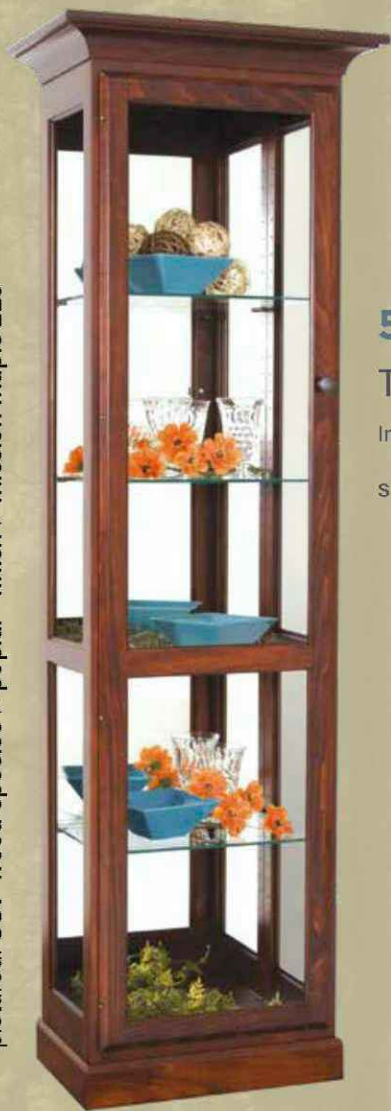

made with solid
hardwood poplar

interior lighting

curio cabinets come standard with
adjustable glass shelves with plate
grooves and mirrored backs

handcrafted in the USA

an economical choice for

showcasing your collectibles

pictured: **551** wood species > poplar finish > mission maple 225

551

Traditional Curio

Includes 4 adjustable glass shelves.

size > 31½" w x 14¾" d x 73" h

pictured: **552** wood species > poplar finish > rich tobacco 228