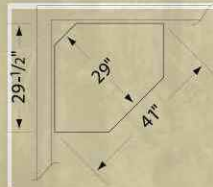

120

Large Deluxe Corner Curio

Includes 4 adjustable glass shelves.

size > 41" w x 29" d x 77" h

pictured: **121-H** style > heirloom wood species > oak finish > 101-S-2

121

Small Deluxe Corner Curio

Includes 4 adjustable glass shelves.

size > 33" w x 23 1/2" d x 73 1/2" h

pictured: **130-H** style > heirloom wood species > oak finish > harvest 116

130

Large Corner Curio

Includes 5 adjustable glass shelves.

size > 41" w x 29" d x 77" h

pictured: **131-TC** style > traditional contemporary wood species > brown maple finish > cappuccino 119

131

Small Corner Curio

Includes 5 adjustable glass shelves.

size > 33" w x 23 1/2" d x 73 1/2" h

pictured: 110-H style > heirloom wood species > oak finish > 103 MX

110

Large Deluxe Wall Curio

Includes 4 adjustable glass shelves.