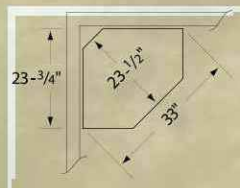

display your
precious
collections
in true
heirloom
fashion

162 Deluxe Side-Light Curio

Includes 4 adjustable glass shelves.

size > 52½" w x 17½" d x 73½" h

pictured: **120-H** style > heirloom wood species > oak finish > rich tobacco 228

120

Large Deluxe Corner Curio

Includes 4 adjustable glass shelves.

size > 41" w x 29" d x 77" h

pictured: **121-H** style > heirloom wood species > oak finish > 101-S-2

121

Small Deluxe Corner Curio

Includes 4 adjustable glass shelves.

size > 33" w x 23 1/2" d x 73 1/2" h

pictured: **130-H** style > heirloom wood species > oak finish > harvest 116

130

Large Corner Curio

Includes 5 adjustable glass shelves.

size > 41" w x 29" d x 77" h

pictured: **131-TC** style > traditional contemporary wood species > brown maple finish > cappuccino 119

131

Small Corner Curio

Includes 5 adjustable glass shelves.

size > 33" w x 23 1/2" d x 73 1/2" h

pictured: 110-H style > heirloom wood species > oak finish > 103 MX

110

Large Deluxe Wall Curio

Includes 4 adjustable glass shelves.