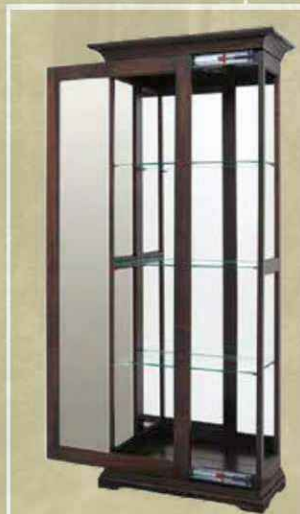

size > 36"w x 18"d x 77"h

154

Mini Sliding Door Curio

Includes 5 adjustable glass shelves. Door slides to left only.

size > 26"w x 14¾"d x 70½"h

pictured: **154-TC** style > traditional contemporary wood species > brown maple finish > country white 342

pictured: 152-M style > mission wood species > oak finish > michael's cherry 113

152

Small Sliding Door Curio

Includes 5 adjustable glass shelves. Door slides to left only.

size > 31½" w x 14¾" d x 73½" h

152

Small Sliding Door Curio

Includes 5 adjustable glass shelves. Door slides to left only.

size > 31½" w x 14¾" d x 73½" h

pictured: 152-TC style > traditional contemporary wood species > brown maple finish > asbury 117

pictured: **160-H** style > heirloom wood species > brown maple finish > rich tobacco 228

160 Side Lite Curio

Includes 5 adjustable glass shelves.

size > 52½"w x 17½"d x 73½"h

155

Large Deluxe Traditional Curio