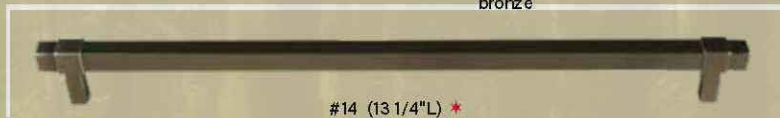

black pull

square black

square pewter

square antique brass

#14 (13 1/4"L) *

#15 (5"L)

#16 (4 1/2"L)

options > * indicates additional cost