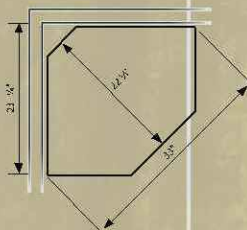

552

Sliding Door Curio

Includes 4 adjustable glass shelves.

Door slides to left only.

size > 31½" w x 14¾" d x 73" h

pictured: **532** wood species > poplar finish > bing cherry 229

532

Small Corner Curio

Includes 4 adjustable glass shelves.

size > 29"w x 17"d x 73"h

531

Large Corner Curio

Includes 4 adjustable glass shelves.

size > 33"w x 23³/₄"d x 73"h

pictured: **531** wood species > poplar finish > onyx 230