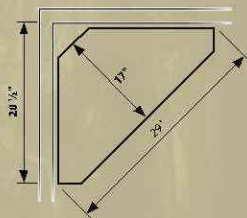

pictured: **551** wood species > poplar finish > mission maple 225

551

Traditional Curio

Includes 4 adjustable glass shelves.

size > 31½" w x 14¾" d x 73" h

pictured: **552** wood species > poplar finish > rich tobacco 228

552

Sliding Door Curio

Includes 4 adjustable glass shelves.

Door slides to left only.

size > 31½" w x 14¾" d x 73" h

pictured: **532** wood species > poplar finish > bing cherry 229

532

Small Corner Curio

Includes 4 adjustable glass shelves.

size > 29"w x 17"d x 73"h

531

Large Corner Curio

Includes 4 adjustable glass shelves.

size > 33"w x 23³/₄"d x 73"h

pictured: **531** wood species > poplar finish > onyx 230