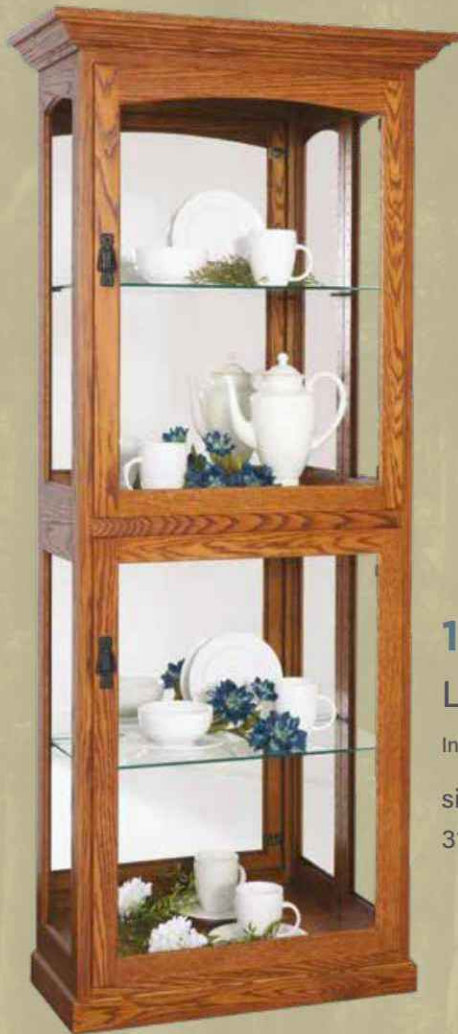

163

Mini Console Curio

Includes a unique 6 piece adjustable glass shelf system.

size > 40"w x 16¼"d x 30½"h

162 Deluxe Side-Light Curio

Includes 4 adjustable glass shelves.

size > 52½"w x 17½"d x 73½"h

pictured: 162-TC style > traditional contemporary wood species > brown maple finish > rich cherry 227

pictured: 150-H style > heirloom wood species > oak finish > harvest 116

151

Small

Traditional Curio

Includes 5 adjustable glass shelves.

size >

18¾" w x 14¼" d x 73½" h

pictured: 151-H style > heirloom wood species > oak finish > provincial 112

150

Large Traditional Curio

Includes 5 adjustable glass shelves.

size >

31½" w x 14¼" d x 73½" h

pictured: 161-H style > heirloom wood species > oak finish > rich cherry 227

161

Console Curio