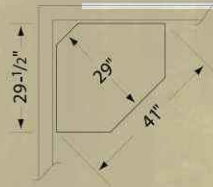

display your
precious
collections
in true
heirloom
fashion

162 Deluxe Side-Light Curio

Includes 4 adjustable glass shelves.

size > 52½" w x 17½" d x 73½" h

pictured: **120-H** style > heirloom wood species > oak finish > rich tobacco 228

120

Large Deluxe Corner Curio

Includes 4 adjustable glass shelves.

size > 41" w x 29" d x 77" h

pictured: **121-H** style > heirloom wood species > oak finish > 101-S-2

121

Small Deluxe Corner Curio

Includes 4 adjustable glass shelves.