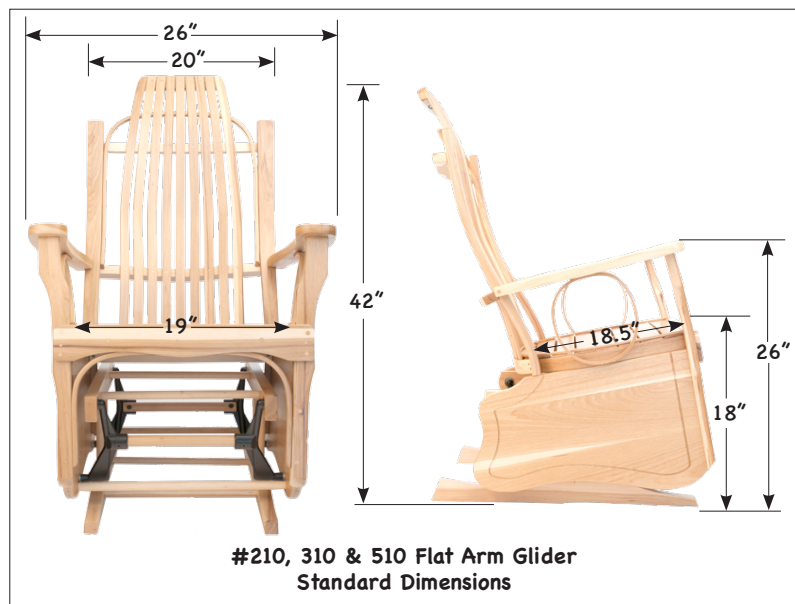

DIMENSIONS

Stonebase Chair Shop rockers, gliders & swivel glider dimensions are standardized with only small variations between glider & swivel glider designs