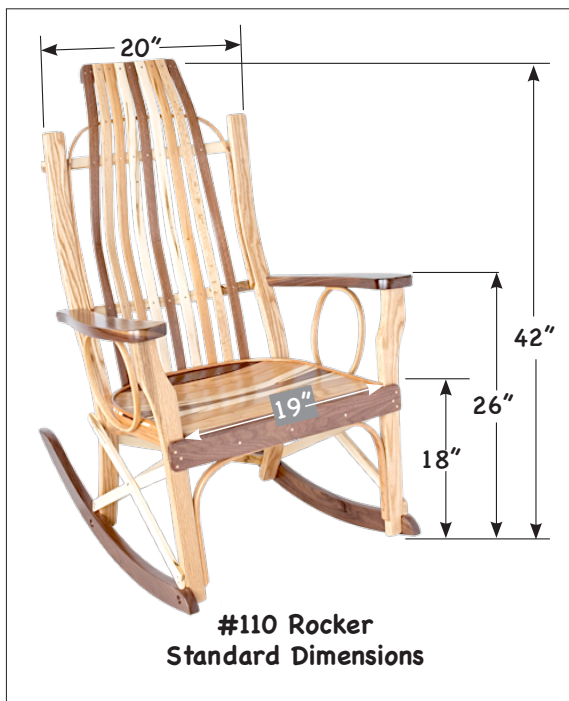

DIMENSIONS

Stonebase Chair Shop rockers, gliders & swivel glider dimensions are standardized with only small variations between glider & swivel glider designs