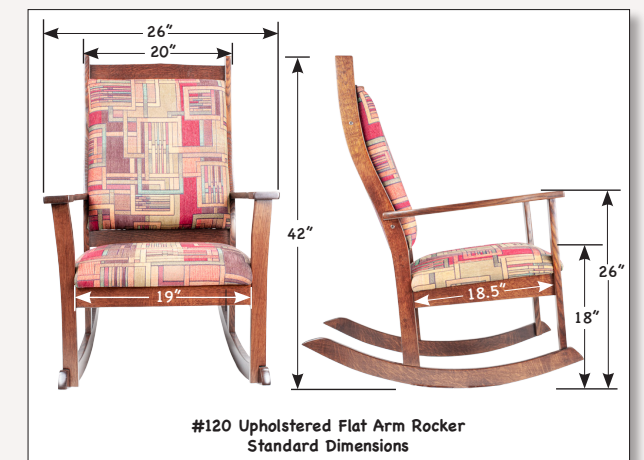

#120 Upholstered Flat Arm Rocker
Standard Dimensions

Fabric Collections include Buckeye, Weaver, Heartland & Byler's Fabrics

Built in Oak, Cherry, Wormy Maple, Brown Maple and Walnut wood species.
A variety of stains are available including OCS & Finishworks. Custom stains by request.