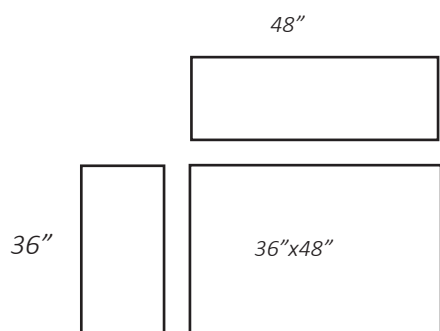

Kitchen Nooks

#400 Plank Top Nook Set

-includes 36"x48" table and 1-36" bench and 1- 48" bench

#405 Plank Top Side Bench

-12"D x 48"W - no back