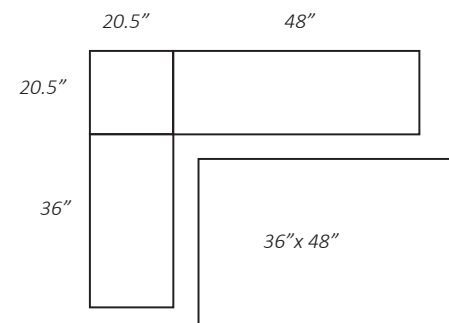

#435 Side Bench

- -12"D x 48"W - no back
- -seat cushion is optional