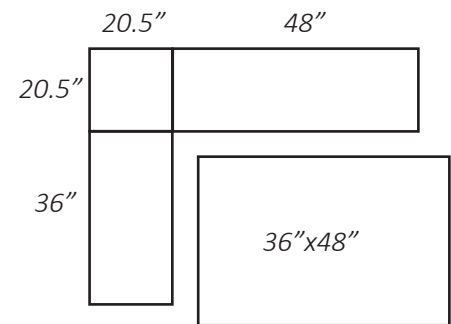

#425 Shaker Side Bench

- -12"D x 48"W - no back
- -seat cushion is optional