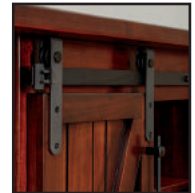

# Pie Safe

**#185 Antique Pie Safe**

41" w x 15" d x 50" h

*Antique Handles*

*Antique Drawer Pull*

*Clavos*

*Antique Hinge*