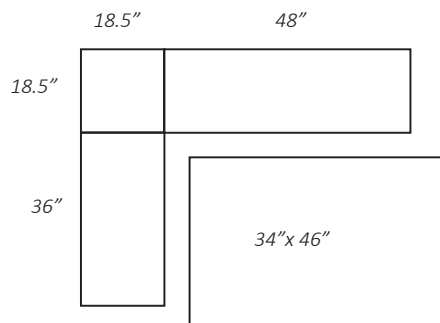

#415 Economy Side Bench

-12"D x 46"W - no back
-seat cushion is optional