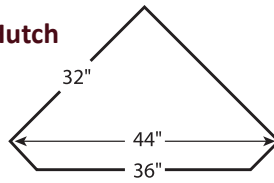

# Dining Room Hutches Cont...

**#90 Hutch**

40" w x 20" d x 74" h

**#94 Corner Hutch**

80" h

**#95 Hutch**

52" w x 21 1/4" d x 78" h  
Custom sizes available

**#97 Hutch**