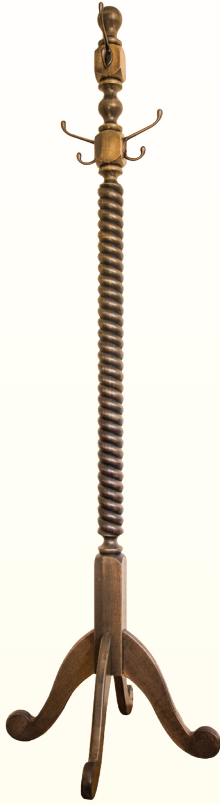

Item 44: 3-in-1 Set
Rocker - 16" x 32" H18"
Highchair - 16" x 19" H32"
Desk - 16" x 32" H18" 28lbs

Item 26:
Large Rocker
13" x 21" H23 12lbs

Item 5:
Bow Back Rocker
13" x 21" H23" 7lbs

Item 1: *Chair & Rocker Cushions*

Item 42:
Airplane Rocker
6 1/2" x 34" H19" 42lbs

Item 29:
Motorcycle Rocker
34" x 12" H23" 20lbs

Item 24:
Galloping Hobby Horse
14" x 33" H24" 20lbs

Item 14:
Medium Hobby Horse
13" x 37" H29" 20lbs

Item 12:
Large Hobby Horse
15" x 43" H34" 42lbs

Item 11:
Candy Dispenser
6" x 9" H12" 3lbs

Item 41
Folding Step Chair
14" x 17" H23" 13lbs

Item 22:
Foot Stool
9 1/4" x 17" H9 1/2" 6lbs

Item 55:
Medium Toy Box
32" x 16" H19" 40lbs

Item 56:
Large Toy Box
42" x 16" H19" 60lbs

Item 30:
Oval Table
16" x 23" H27" 10lbs

Item 21:
Hall Tree-Reeded
59" H Base 16" 11lbs

Item 20:
Hall Tree-Rope
59" H Base 16" 14lbs

Item 19:
Hall Tree-Deluxe
68" H Base 20" 11lbs

✦ Finish Options ✦

Lancaster Harvest